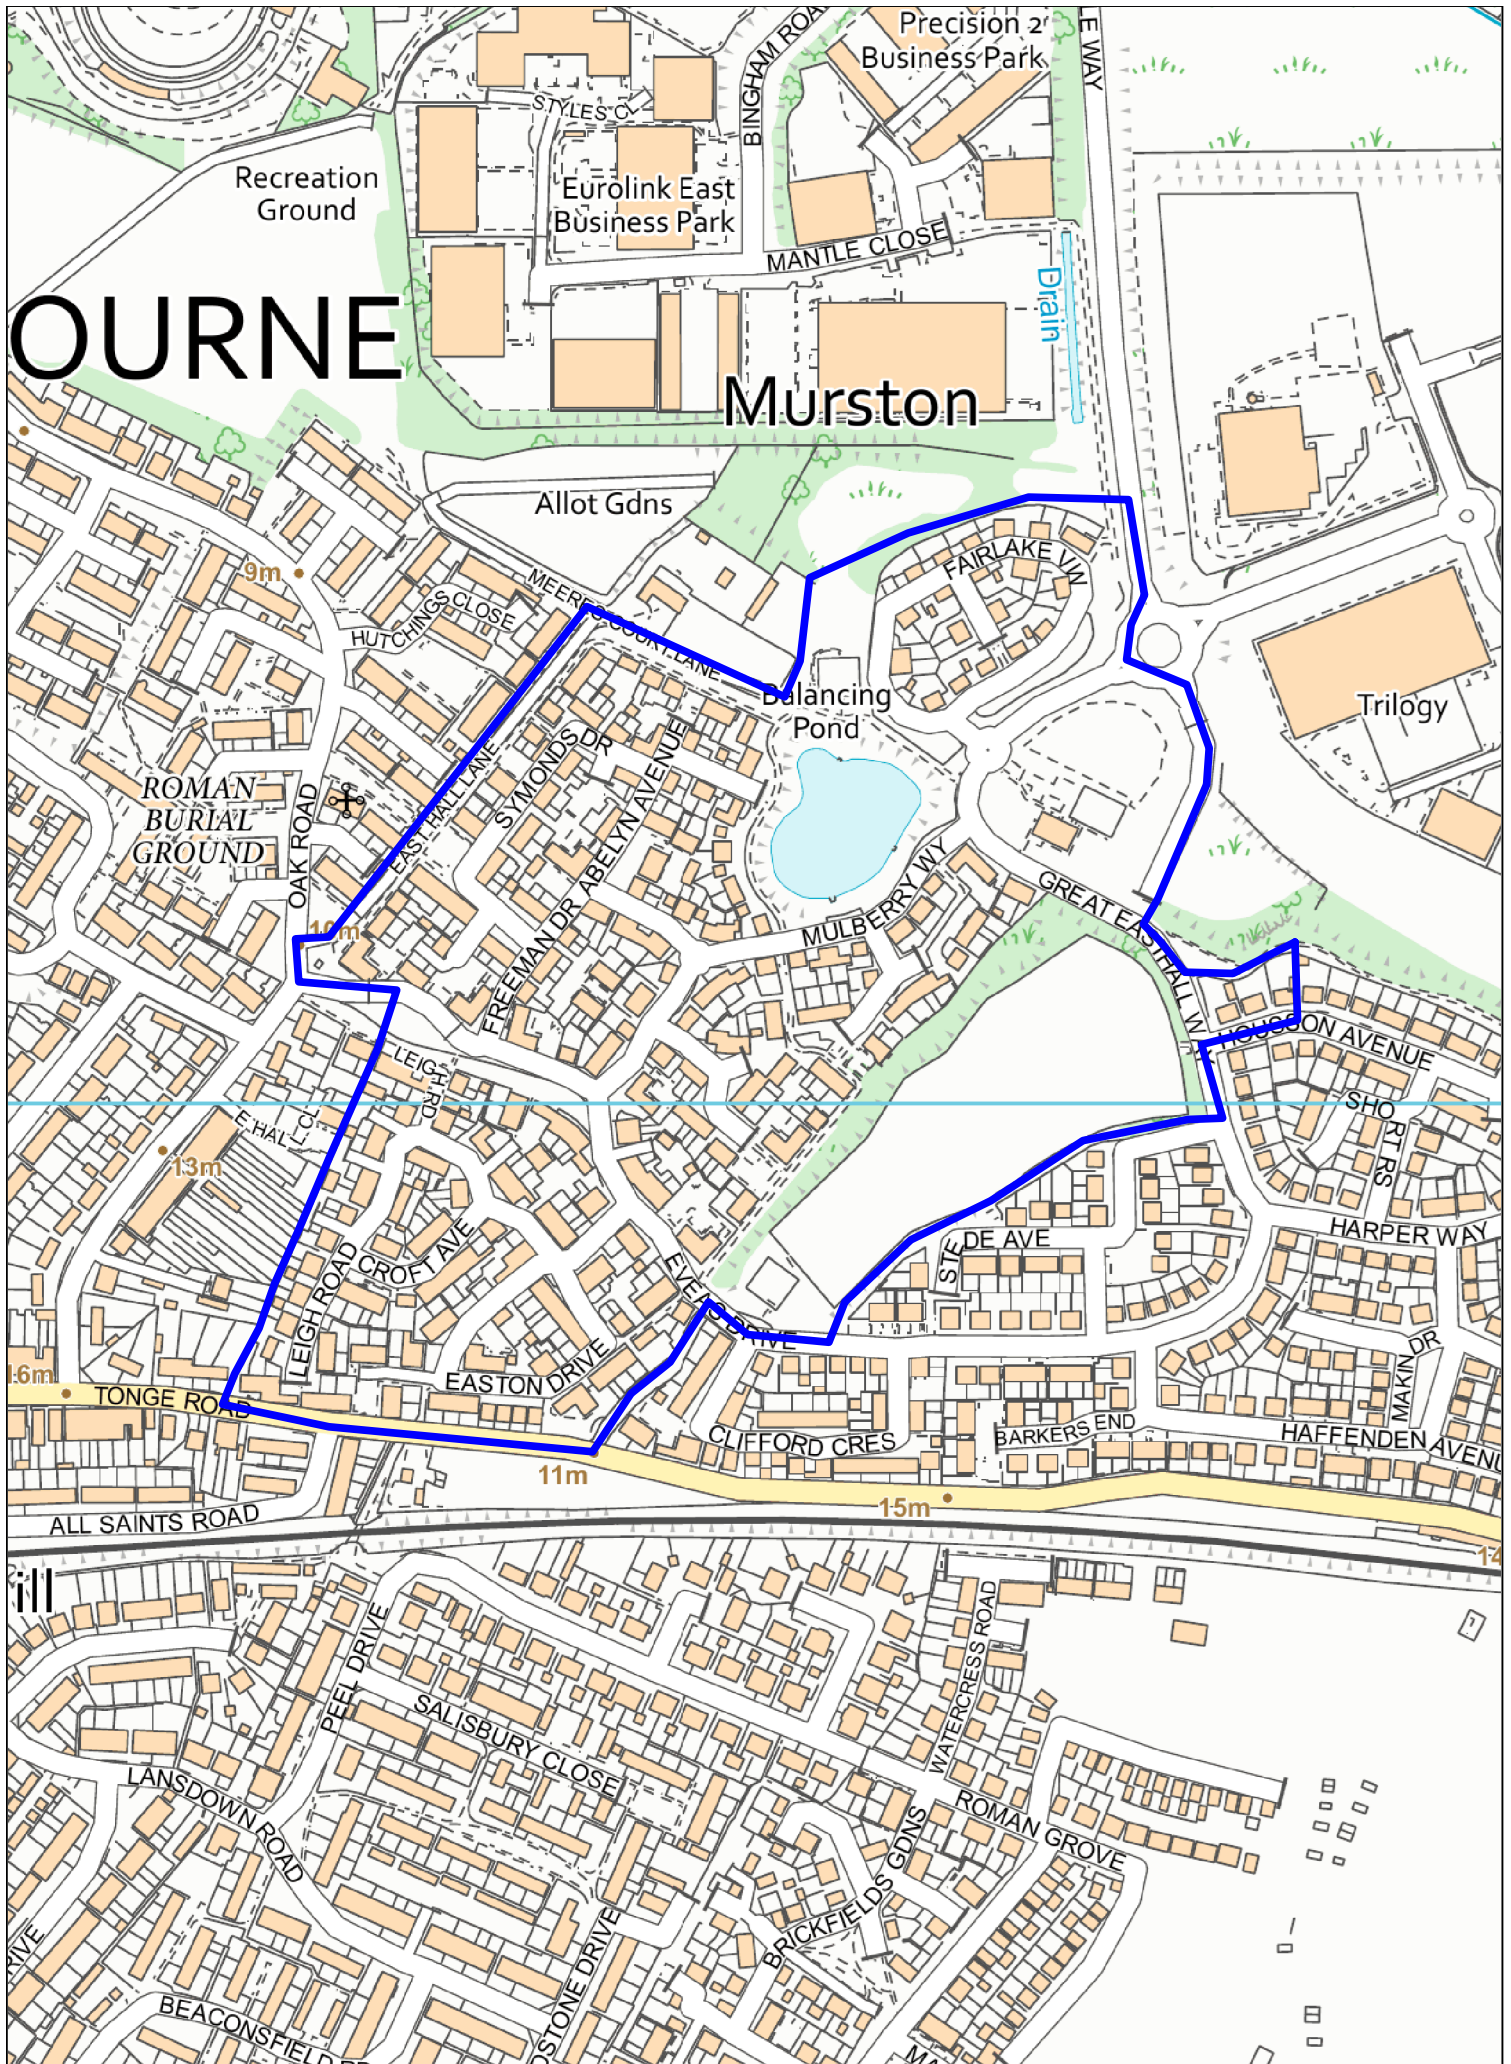

OURNE

Murston

MAP 17
Great Easthall Proposal to Move Within Tonge PC Boundary