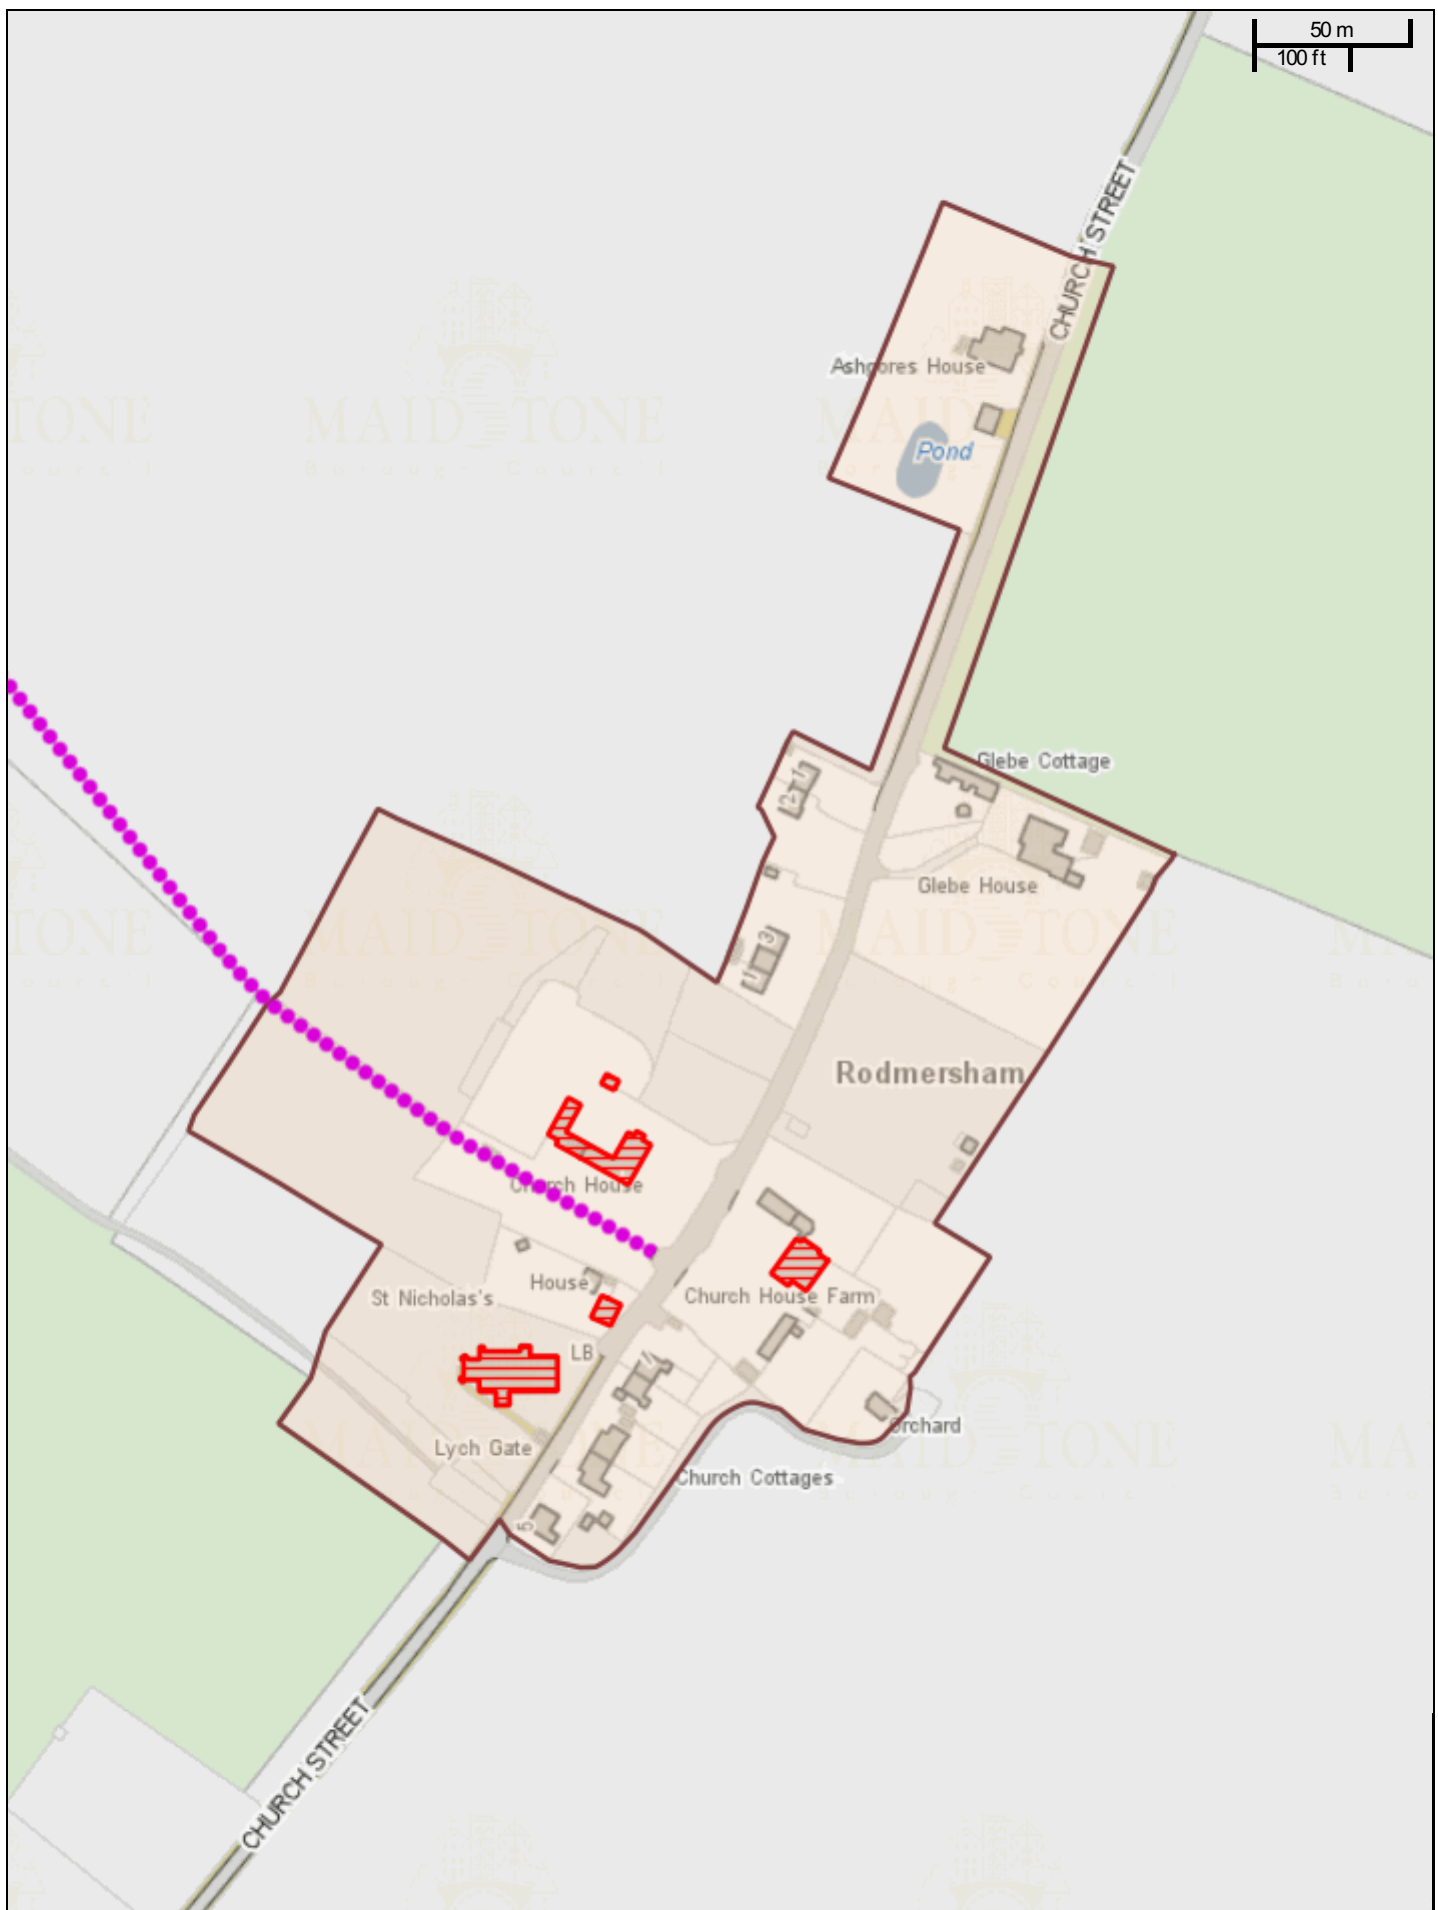

50 m
100 ft

Ordnance Survey - data derived from OS Premium

 **Rodmersham Church Street Conservation Area**
Scale: 1:2500